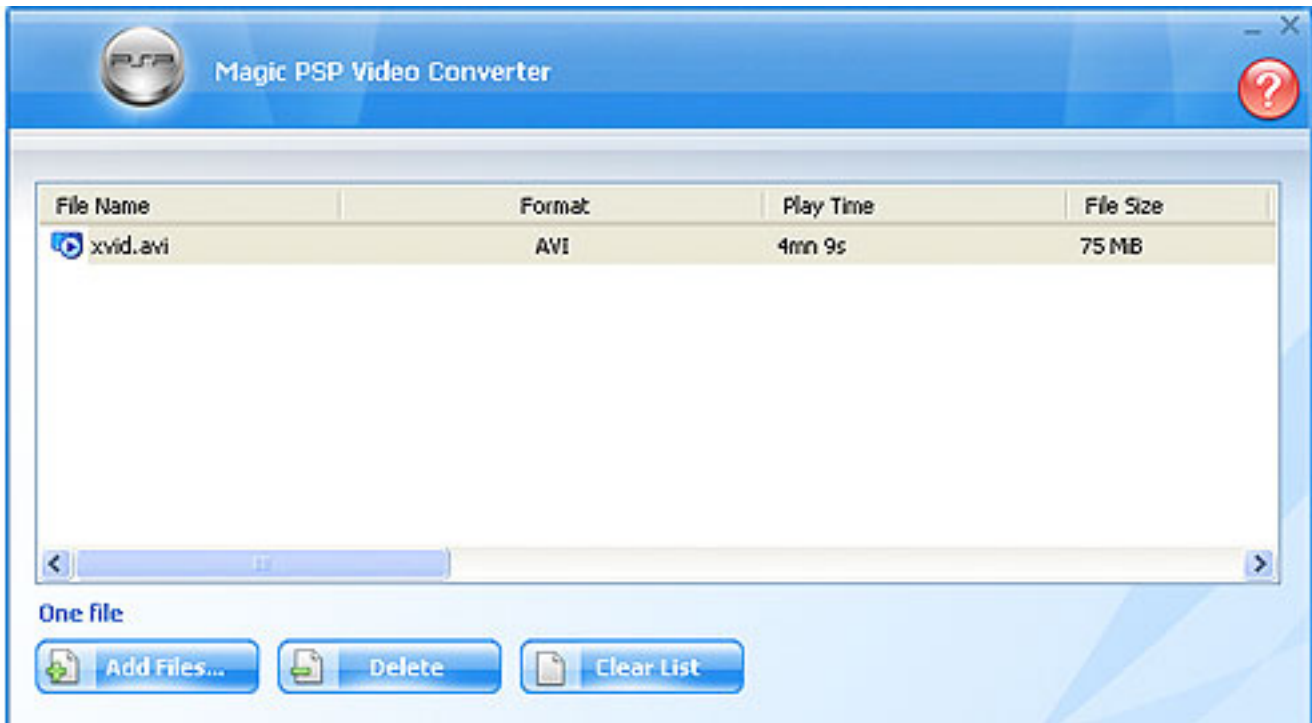

2. Click the "Add" button to add files. The added files will be listed in the show window. Click "Delete" or "Clear List" to delete files

3. Select video/sound parameters in the drop-list menu.

4. Click the "Browse" button to select the output directory.