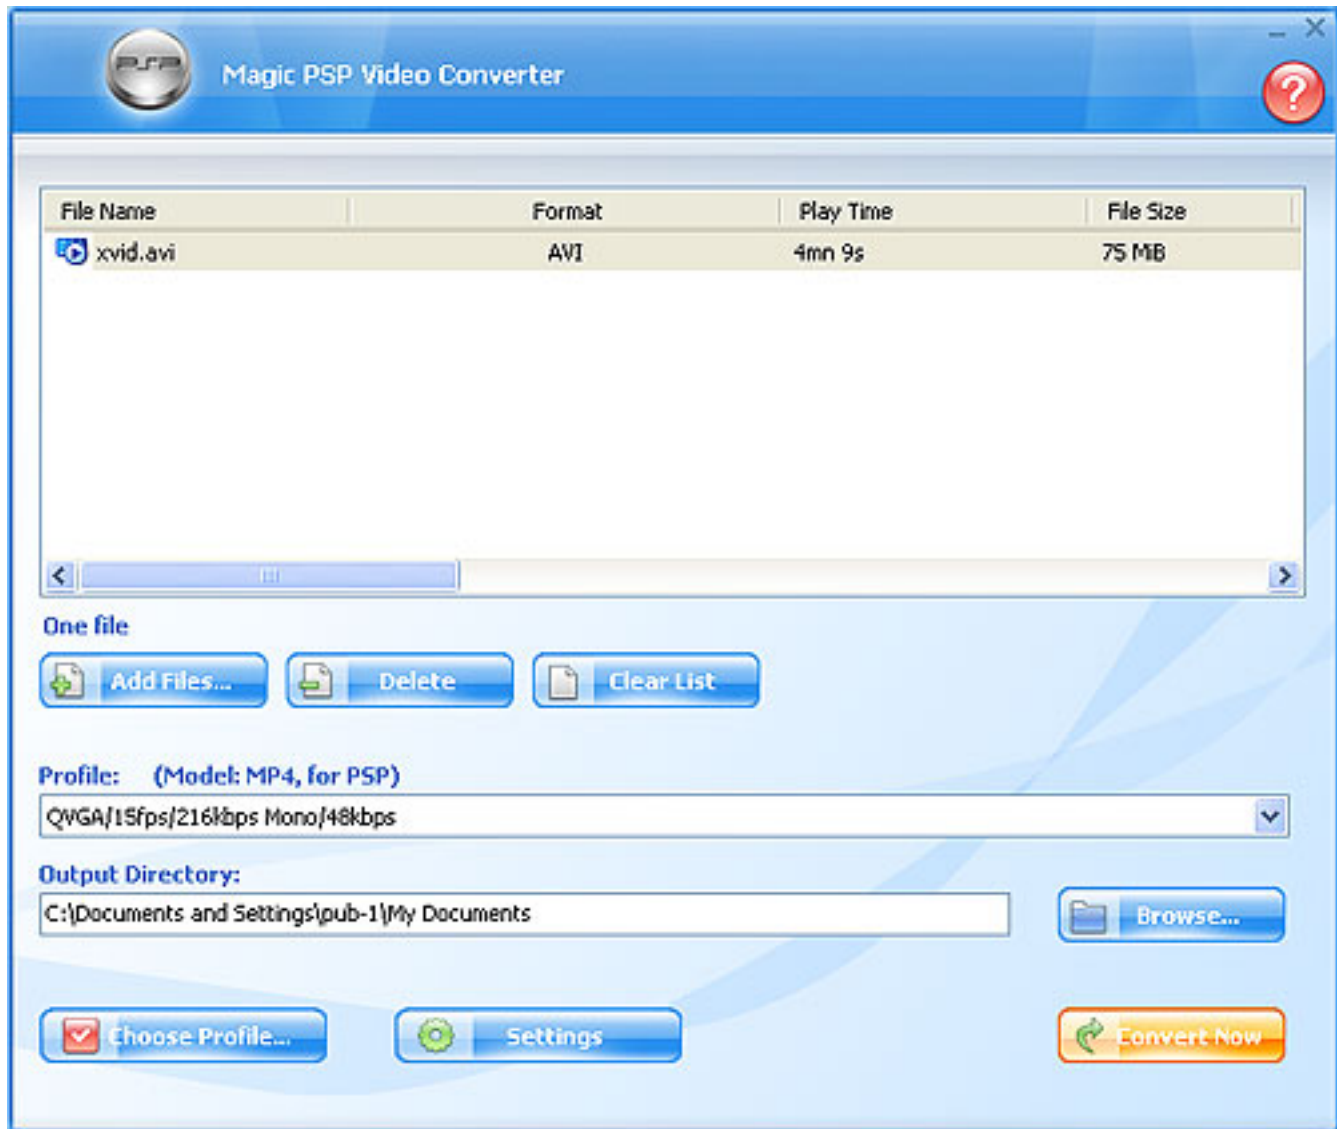

Magic PSP Video Converter

The user interface (Overview)

The user interface (Overview)

Add Files: Adds files to the profile Show Window.

Delete: Deletes one file from profile Show Window.

Clear List: Deletes all the files from profile Show Window.

Profile: Shows details of output format, such as Bit rate, mono.

Browse: Selects the output directory.

Choose Profile: Chooses another Profile in the pop up window.

Settings: Selects Thread Priority and DirectShow in the pop up window.

Convert Now: Begins the conversion process.