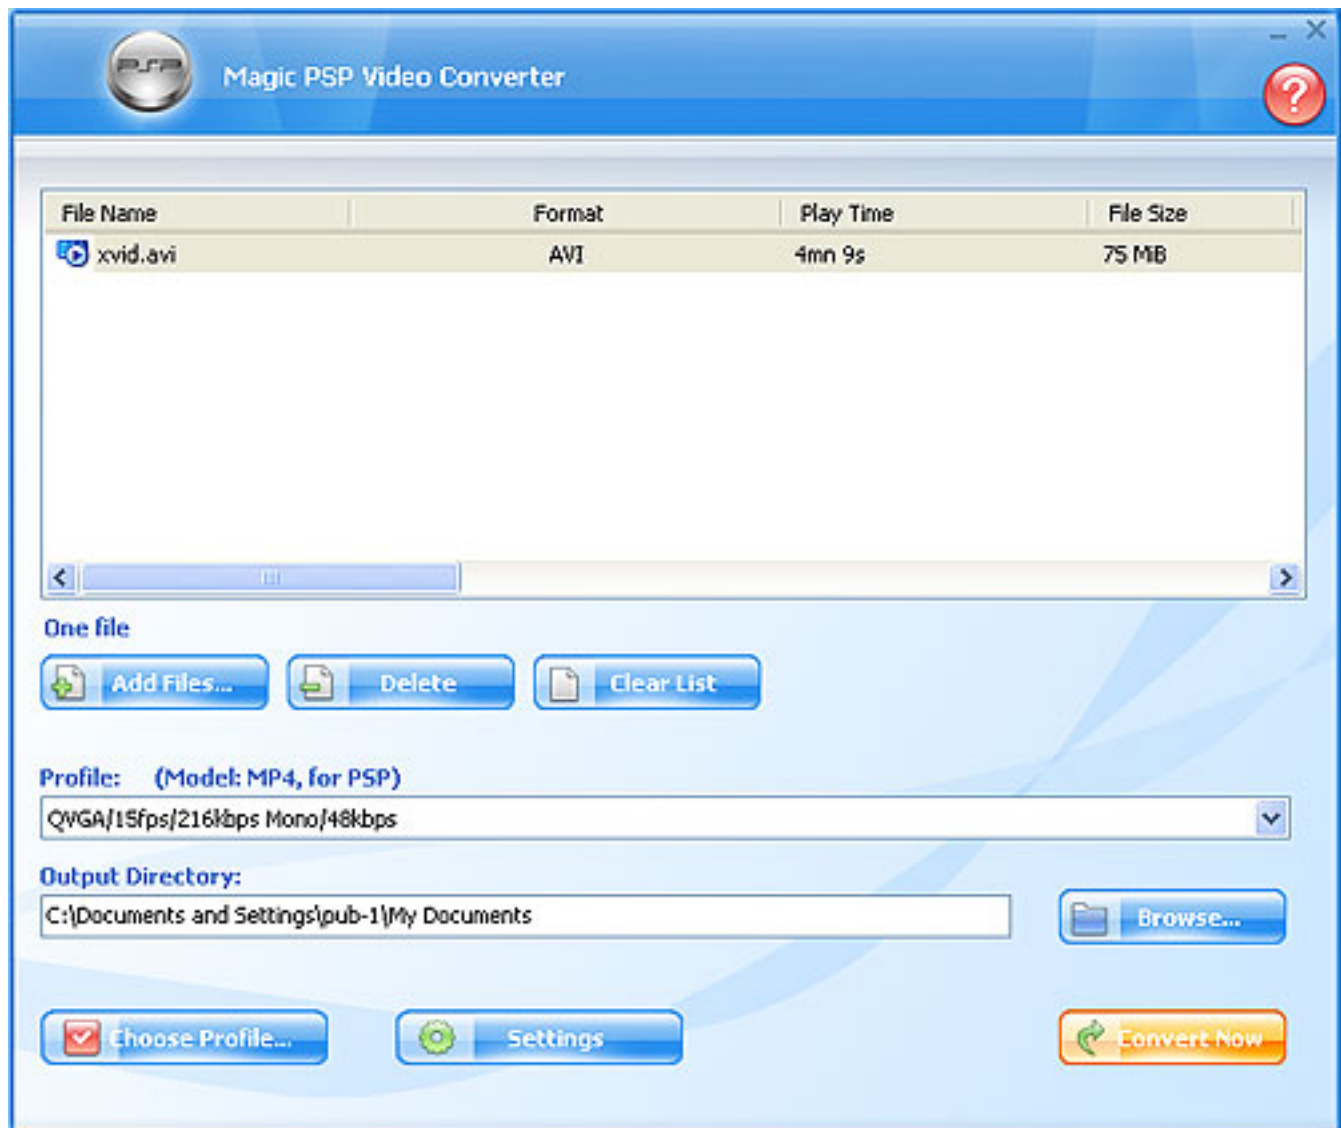

Introduction

Magic PSP Video Converter converts video files to popular video playable on Sony PSP. It supports a wide range of popular video formats such as AVI, WMV, MPG, MPEG, ASF, RM, RMVB, MOV, DV, ect. Having integrated top-class MPEG4 encoder, Magic PSP Video Converter converts all supported video files with a few clicks and offers the best output quality.

The intuitive interface makes Magic PSP Video Converter the perfect tool for both new and experienced users. Try it now!