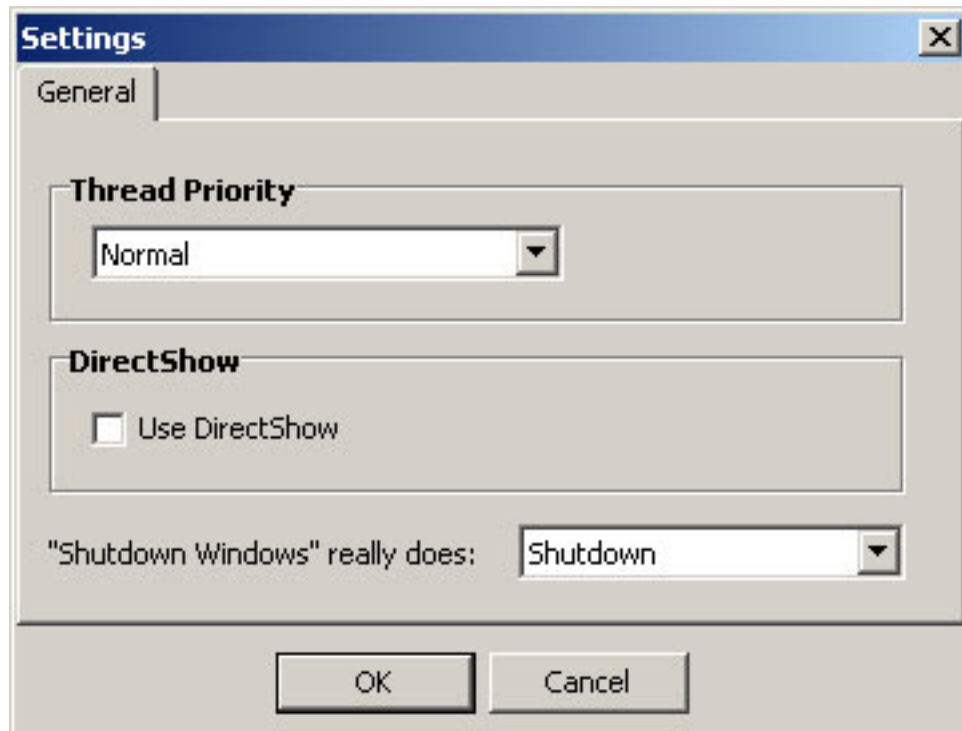

Settings

Click button to select desired Thread Priority and DirectShow options.

Thread Priority: Adjust the usage of CPU in the drop list menu. When "High" or "Real-time" selected, your computer will only be capable of running Magic PSP Video Converter.

DirectShow: Check this check box automatically to select the appropriate decoder in your computer.

Shutdown Windows: Select the desired action from the 'Shutdown Windows' drop list. (e.g. shut down, log off, turn off computer)